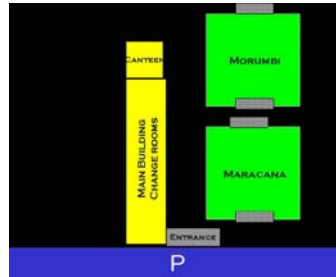

## Kingston Heath Reserve, Moorabbin

Time	Home	Morumbi	Game Period
10:00:00 AM	Monash U12 Blue	Mallee U12 Blue	2 x 25m
11:00:00 AM	Central U12	Monash U12 Gold	2 x 25m
12:00:00 PM	Central U15	Mallee U15	2 x 35m
Time	Home	Morumbi	Game Period
10:00:00 AM	Manningham U12	Mallee U12 Gold	2 x 25m

Kick-Off Time	Home	Maracana	Game Period
10:00:00 AM	Central U13	Mallee U13	2 X 30m
11:10:00 AM	Monash U14 Girls	Mallee U14 Girls	2 X 30m
12:20:00 PM	Monash U13	North West U13	2 X 30m
1:30:00 PM	Monash U15	North West U15	2 X 35m