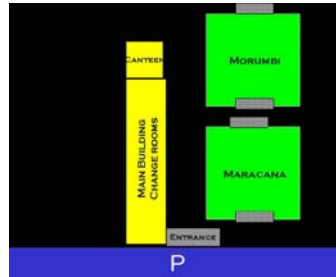

Round 3 - Sunday 25 November 2007

Kingston Heath Reserve, Moorabbin

Time	Morumbi		Game Period
	Home	Away	
10:00:00 AM	Central U12	Monash U12 Gold	2 x 25m
11:00:00 AM	Monash U12 Blue	Mallee U12 Blue	2 x 25m
12:00:00 PM	Central U15	Mallee U15	2 x 35m
1:20:00 PM	Monash Blue U17	Monash Gold U17	2 X 40m
Time	Morumbi		Game Period
	Home	Away	
10:00:00 AM	Manningham U12	Mallee U12 Gold	2 x 25m

Kick-Off Time	Maracana		Game Period
	Home	Away	
10:00:00 AM	Monash U14 Girls	Mallee U14 Girls	2 X 30m
11:10:00 AM	Central U13	Mallee U13	2 X 30m
12:20:00 PM	Monash U13	North West U13	2 X 30m
1:30:00 PM	Monash U15	North West U15	2 X 35m