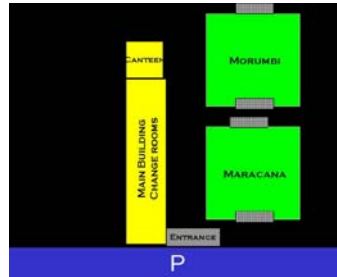

Round 3 - Sunday 25 November 2007

Kingston Heath Reserve, Moorabbin

Time	Home	Morumbi	Game Period
10:00:00 AM	Central U12	Monash U12 Gold	2 x 25m
11:00:00 AM	Monash U12 Blue	Mallee U12 Blue	2 x 25m
12:00:00 PM	Central U15	Mallee U15	2 x 35m
1:20:00 PM	Monash Blue U17	Monash Gold U17	2 X 40m
Time	Home	Morumbi	Game Period
10:00:00 AM	Manningham U12	Mallee U12 Gold	2 x 25m

Kick-Off Time	Home	Maracana	Game Period
10:00:00 AM	Monash U14 Girls	Mallee U14 Girls	2 X 30m
11:10:00 AM	Central U13	Mallee U13	2 X 30m
12:20:00 PM	Monash U13	North West U13	2 X 30m
1:30:00 PM	Monash U15	North West U15	2 X 35m

Peninsula School, Mt Eliza

Time	Home	Villa Park	Game Period
10:00:00 AM	Monash U11 Blue	North West U11 Blue	2 x 25m
11:00:00 AM	Frankston U11 Gold	Gippsland U11 Blue	2 x 25m
12:00:00 PM	Gippsland U12 Blue	Monash U11 Blue	2 x 25m