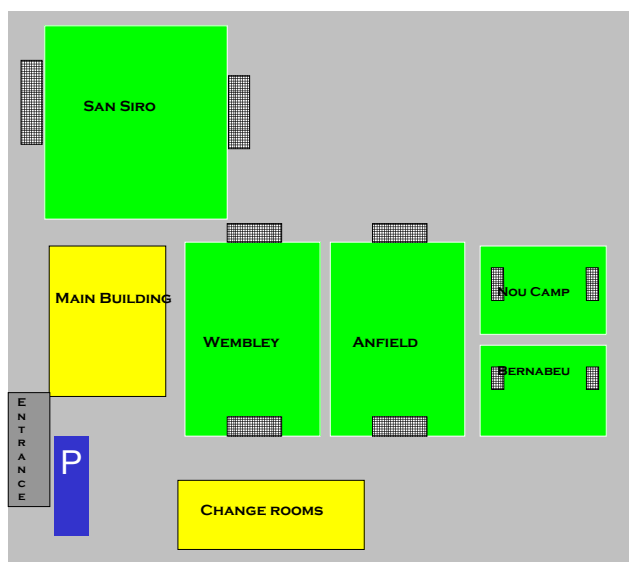

Springvale White Eagles Stadium Perry Road, Keysborough Melway Ref 94G7

Time	Home	Nou Camp	Game Period
		Away	
10:00:00 AM	Gippsland Blue U11	Frankston Blue U11	2 x 25m
11:00:00 AM	Monash Blue U11	Frankston Gold U11	2 x 25m
12:00:00 PM	Monash Blue U12	Gippsland Gold U12	2 x 25m

Time	Home	Bernabeu	Game Period
		Away	
10:00:00 AM	Monash Gold U12	Gippsland Blue U12	2 x 25m
11:00:00 AM	Monash Gold U11	Gippsland Gold U11	2 x 25m

Time	Home	Anfield	Game Period
		Away	
10:00:00 AM	Monash U14 Girls	Gippsland U14 Girls	2 X 30m
11:10:00 AM	Frankston U13	Gippsland U13	2 X 30m

Time	Home	Wembley	Game Period
		Away	
10:00:00 AM	Monash U13	Gippsland U17 Girls	2 X 30m
11:10:00 AM	Monash U15	Frankston U15	2 x 35m
12:20:00 PM	Monash Blue U17	Gippsland U17	2 X 40m