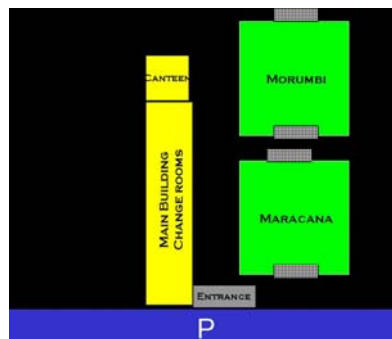

Round 4 - Sunday 9 December 2007

Kingston Heath Reserve, Moorabbin

Time	Home	Morumbi	Game Period
		Away	
10:00:00 AM	Manningham U11	North West Blue U11	2 x 25m
11:00:00 AM	Monash Green U11	North West Gold U11	2 x 25m
12:00:00 PM	North West U15	Manningham U15	2 x 35m
1:20:00 PM	Central U13	Manningham Gold U13	2 X 30m
Time	Home	Morumbi	Game Period
		Away	
11:00:00 AM	Central U12	Manningham U12	2 x 25m

Kick- Off Time	Home	Maracana	Game Period
		Away	
10:00:00 AM	Manningham Blue U13	North West U13	2 X 30m
11:10:00 AM	Manningham U17	Monash Gold U17	2 x 40m
12:20:00 PM	Central U15	Gippsland U15	2 x 35m