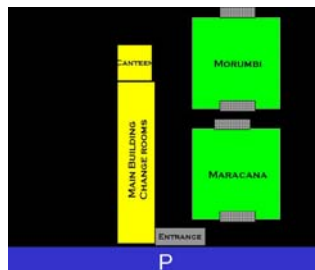

Round 4 - Sunday 9 December 2007

Kingston Heath Reserve, Moorabbin

Time	Home	Morumbi	Away	Game Period
10:00:00 AM	Manningham U11	North West Blue U11		2 x 25m
11:00:00 AM	Central U12	Manningham U12		2 x 25m
12:00:00 PM	North West U15	Manningham U15		3 x 35m
1:20:00 PM	Central U13	Manningham Gold U13		2 X 30m
Time	Home	Morumbi	Away	Game Period
10:00:00 AM	Monash Green U11	North West Gold U11		2 x 25m

Kick- Off Time	Home	Maracana	Away	Game Period
10:00:00 AM	North West Blue U13	Manningham Gold U13		2 X 30m
11:10:00 AM	Manningham Blue U13	North West Gold U13		2 X 30m
12:20:00 PM	Manningham U17	Monash Gold U17		2 x 40m