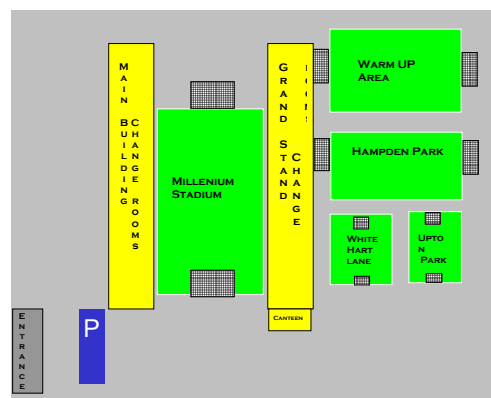

Time	Hampden Park		Game Period
	Home	Away	
10:00:00 AM	Gippsland U13	Manningham Blue U13	2 X 30m
11:10:00 AM	Gippsland U14 Girls	Bendigo U14 Girls	2 X 30m

Kick-Off Time	Millenium Stadium		Game Period
	Home	Away	
10:00:00 AM	Gippsland U17 Girls	Manningham Gold U13	2 X 40m
11:10:00 AM	Gippsland U15	Manningham U15	2 X 30m
12:30:00 PM	Gippsland U17	Manningham U17	2 X 40m