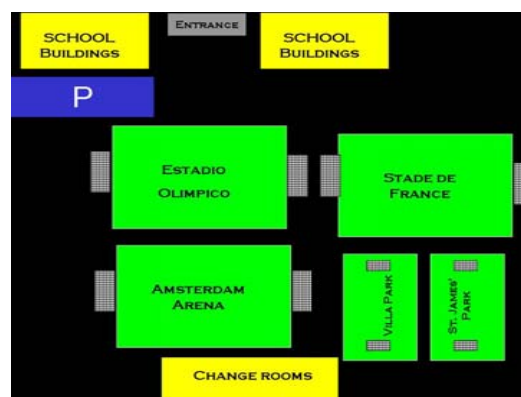

The Peninsula School, Mt Eliza

Time	Villa Park		Game Period
	Home	Away	
10:00:00 AM	Frankston Blue U11	Monash Gold U11	2 x 25m
11:00:00 AM	Frankston Gold U11	Monash Green U11	2 x 25m
12:00:00 PM	Central U12	Bendigo Blue U12	2 x 25m

Time	St. Jame's Park		Game Period
	Home	Away	
10:00:00 AM	Central U12	Bendigo Gold U12	2 x 25m
11:00:00 AM	North West Blue U11	Monash Blue U11	2 x 25m
12:00:00 PM	Frankston Blue U11	North West Gold U11	2 x 25m

Time	Estadio Olimpico		Game Period
	Home	Away	
10:00:00 AM	Central U13	Bendigo U13	2 X 30m
11:10:00 AM	Frankston U15	Central U15	2 x 35m
12:30:00 PM	lunch	break	40 m
1:10:00 PM	North West Blue U13	Central U13	2 X 30m
2:30:00 PM	Central U15	North West U15	2 x 35m

Time	Amsterdam Arena		Game Period
	Home	Away	
10:00:00 AM	North West Gold U13	Frankston U13	2 X 30m