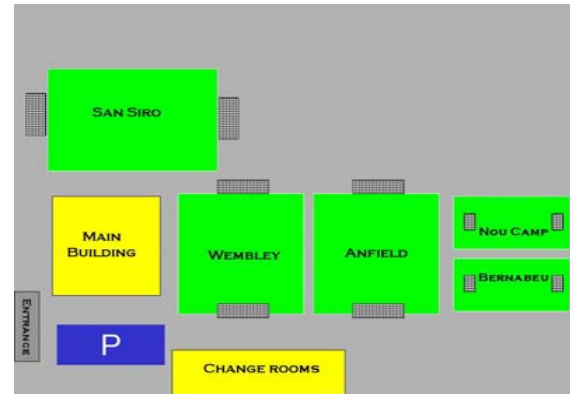

Springvale White Eagles Stadium Perry Road, Keysborough Melway Ref 94G7

Time	Home	Away	Game Period
	Bernabeu		
10:00:00 AM	Monash Green U11	Frankston Blue U11	2 x 25m
11:00:00 AM	Monash Blue U12	Mallee Gold U12	2 x 25m

Time	Home	Away	Game Period
	Nou Camp		
10:00:00 AM	Frankston Gold U11	Monash Gold U11	2 x 25m
11:00:00 AM	Monash Gold U12	Mallee Blue U12	2 x 25m

Time	Home	Away	Game Period
	Anfield		
9:00:00 AM	Monash U14 Girls	Mallee U14 Girls	2 X 30m
10:10:00 AM	Monash U13	Mallee U13	2 X 30m

Time	Home	Away	Game Period
	Wembley		
10:00:00 AM	Monash U15	Mallee U15	2 x 35m
11:20:00 AM	Monash Blue U17	Gippsland U17	2 x 40m
12:50:00 PM	lunch	break	
1:20:00 PM	Monash U15	Central U15	2 x 35m