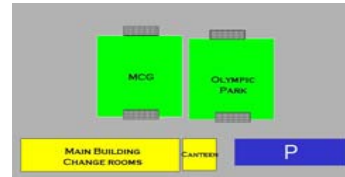

Time	Home	Away	Game Period
	MCG		
10:00:00 AM	Bendigo U13	Gippsland U17 Girls	2 X 30m
11:10:00 AM	Bendigo U14 Girls	Gippsland U14 Girls	2 X 30m

Springvale White Eagles Stadium Perry Road, Keysborough Melway Ref 94G7