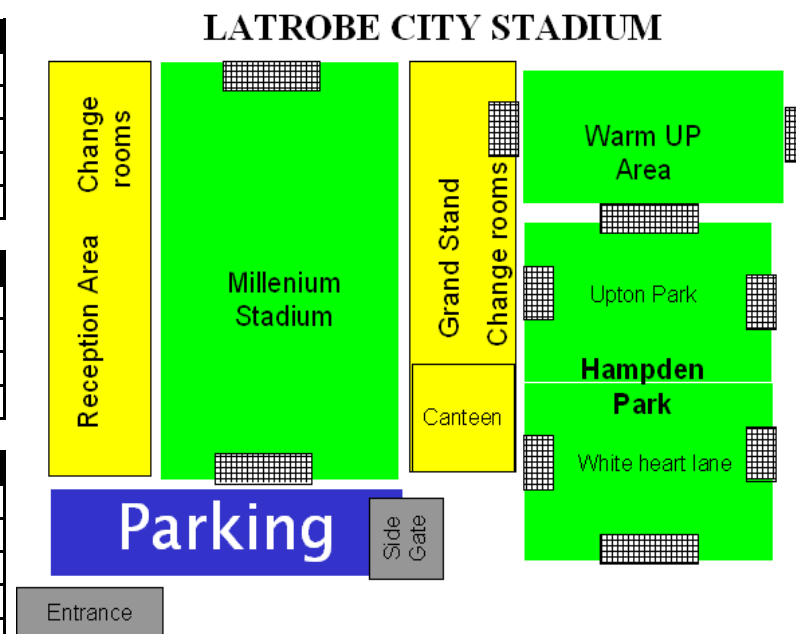

Round 2 - Sunday 18 November 2007

Beischer Park Bendigo

Time	Olympic Park		Game Period
	Home	Away	
10:00:00 AM	Frankston U11 Blue	Manningham U11	2 x 25m
11:00:00 AM	Bendigo U12 Gold	Mallee U12 Blue	2 x 25m
12:00:00 PM	Frankston U11 Gold	Manningham U11	2 x 25m
1:00:00 PM	Bendigo U14 Girls	Mallee U14 Girls	2 x 30m
2:10:00 PM	Bendigo U13	Manningham U13 Blue	2 x 30m
Time	Olympic Park		Game Period
	Home	Away	
10:00:00 AM	Bendigo U12 Blue	Manningham U12	2 x 25m
11:00:00 AM			2 x 25m
12:00:00 PM	Bendigo U12 Blue	Mallee U12 Gold	2 x 25m
Time	MCG		Game Period
	Home	Away	
10:00:00 AM	Bendigo U13	Frankston U13	2 x 30m
11:10:00 AM	Mallee U13	Manningham U13 Gold	2 x 30m
12:20:00 PM	Mallee U15	Manningham U15	2 x 20m
1:10:00 PM	Mallee U15	Frankston U15	2 x 20m
2:00:00 PM	Manningham U15	Frankston U15	2 x 20m

BEISCHER PARK

Round 2 - Sunday 18 November 2007

La Trobe City Stadium, Morwell

White Heart Lane			
Time	Home	Away	Game Period
10:00:00 AM	Gippsland U11 Gold	Monash U11s Gold	2 x 25m
11:00:00 AM	Gippsland U11 Blue	Monash U11 Green	2 x 25m
12:00:00 PM	Gippsland U12 Blue	Monash U12 Blue	2 x 25m
1:00:00 PM	Gippsland U14 Girls	Monash U14 Girls	2 x 25m
Upton Park			
Time	Home	Away	Game Period
10:00:00 AM	Gippsland U11 Blue	Monash U11 Blue	2 x 25m
11:00:00 AM	Gippsland U12	Monash U12 Blue	2 x 25m
12:00:00 PM	Gippsland U12 Gold	Monash U12 Gold	2 x 25m
Millennium Stadium			
Time	Home	Away	Game Period
10:00:00 AM	Gippsland U13	Monash U13	2 x 30m
11:10:00 AM	Gippsland U15	Monash U15	2 x 35m
12:30:00 PM	Gippsland U17 Girls	Monash U13	2 x 30m
1:40:00 PM	Gippsland U17	Monash U17 Blue	2 x 40m

Round 2 - Sunday 18 November 2007

SpringVale White Eagles

Time	Nou Camp		Game Period
	Home	Away	
10:00:00 PM	North West U11 Gold	North West U11 Blue	2 x 25m
11:00:00 PM	North West 12	Central U12	2 x 25m
Time	Anfield		Game Period
	Home	Away	
10:00:00 AM	Central U13	North West U13	2 x 25m
11:00:00 AM	North West U15	Central U15	2 x 35m
12:20:00 PM	Manningham U17	Monash U17 Gold	2 x 40m